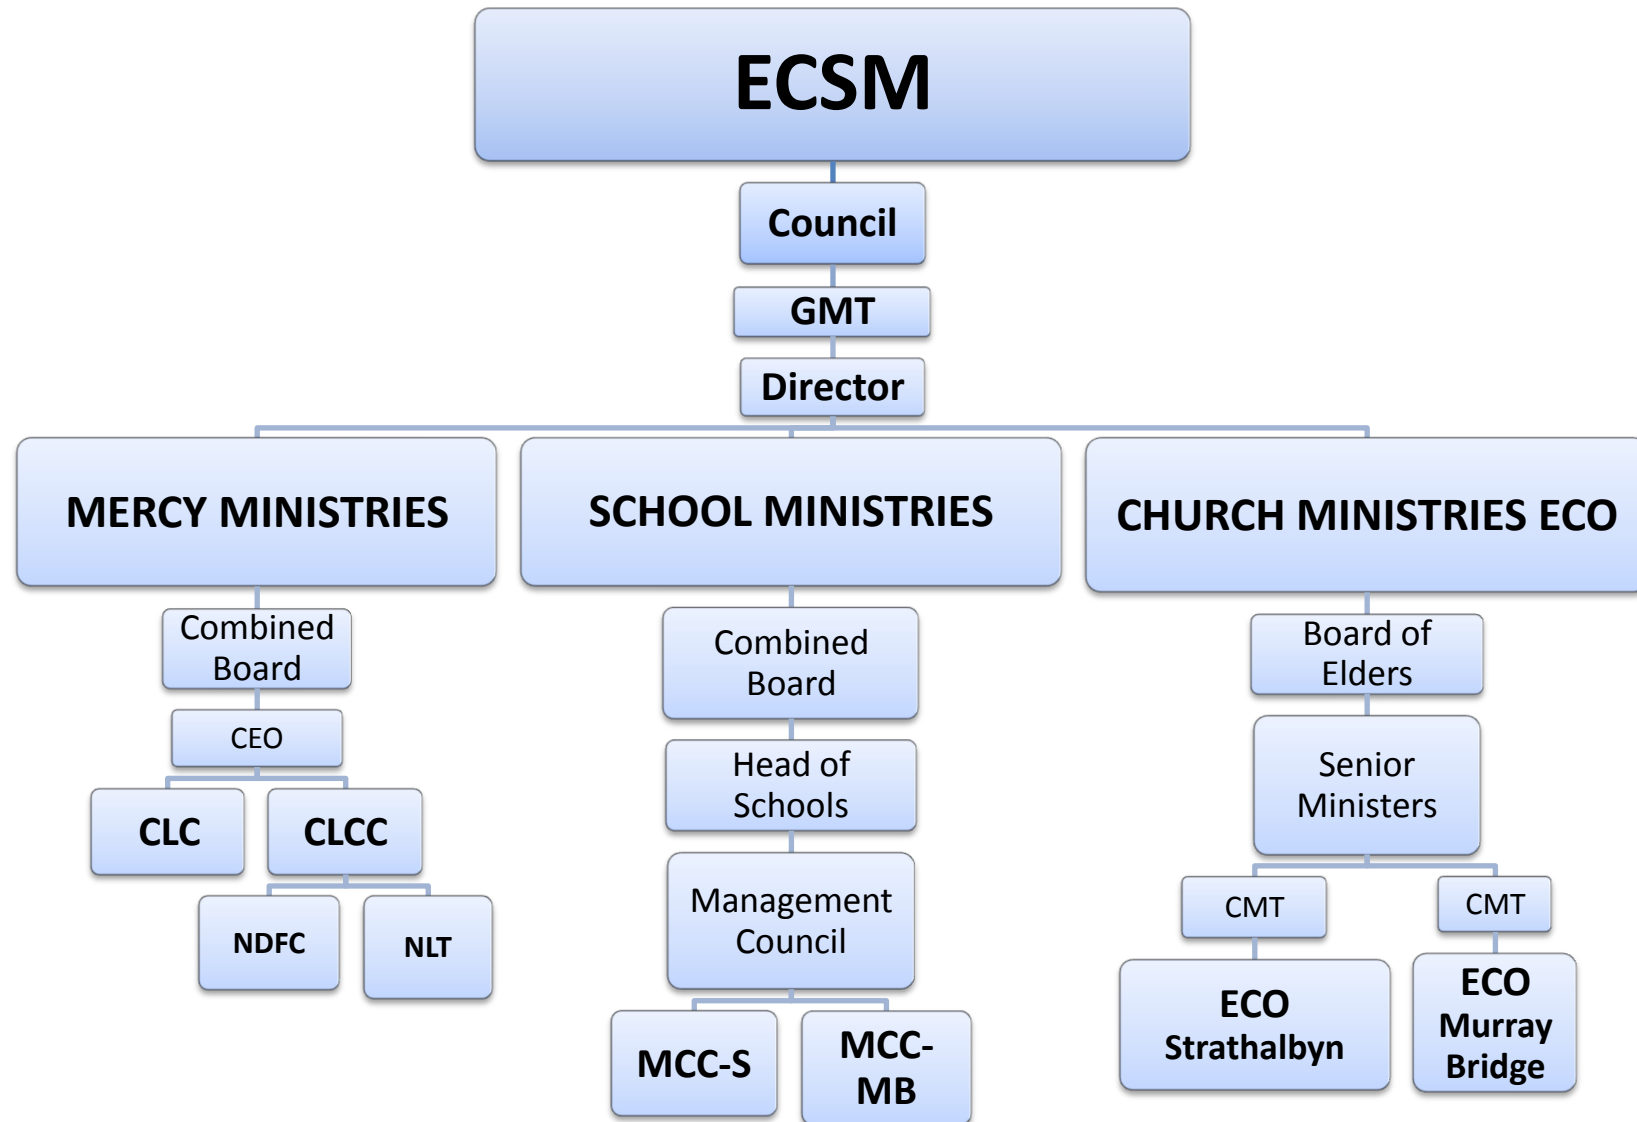

EMMANUEL CHRISTIAN SCHOOLS & MINISTRIES ORGANISATIONAL CHART

ECSM – Emmanuel Christian Schools & Ministries, **GMT** – General Management Team, **MCC-S** – Murraylands Christian College – Strathalbyn
MCC-MB – Murraylands Christian College – Murray Bridge, **ECO** – Emmanuel Christian Outreach, **CMT** – Congregational Management Team
CLC – Country Life Compassion Inc., **CLCC** – Country Life Community Care Inc., **NDFC** – New Directions Family Centre, **NLT** – NewLife Transfers